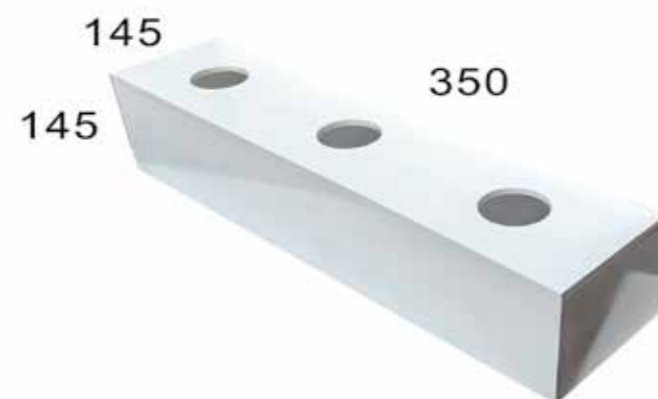

EXPOSITORES

PEANAS ACRÍLICAS PARA 1, 3 Y 6 GRIFOS. BLANCO