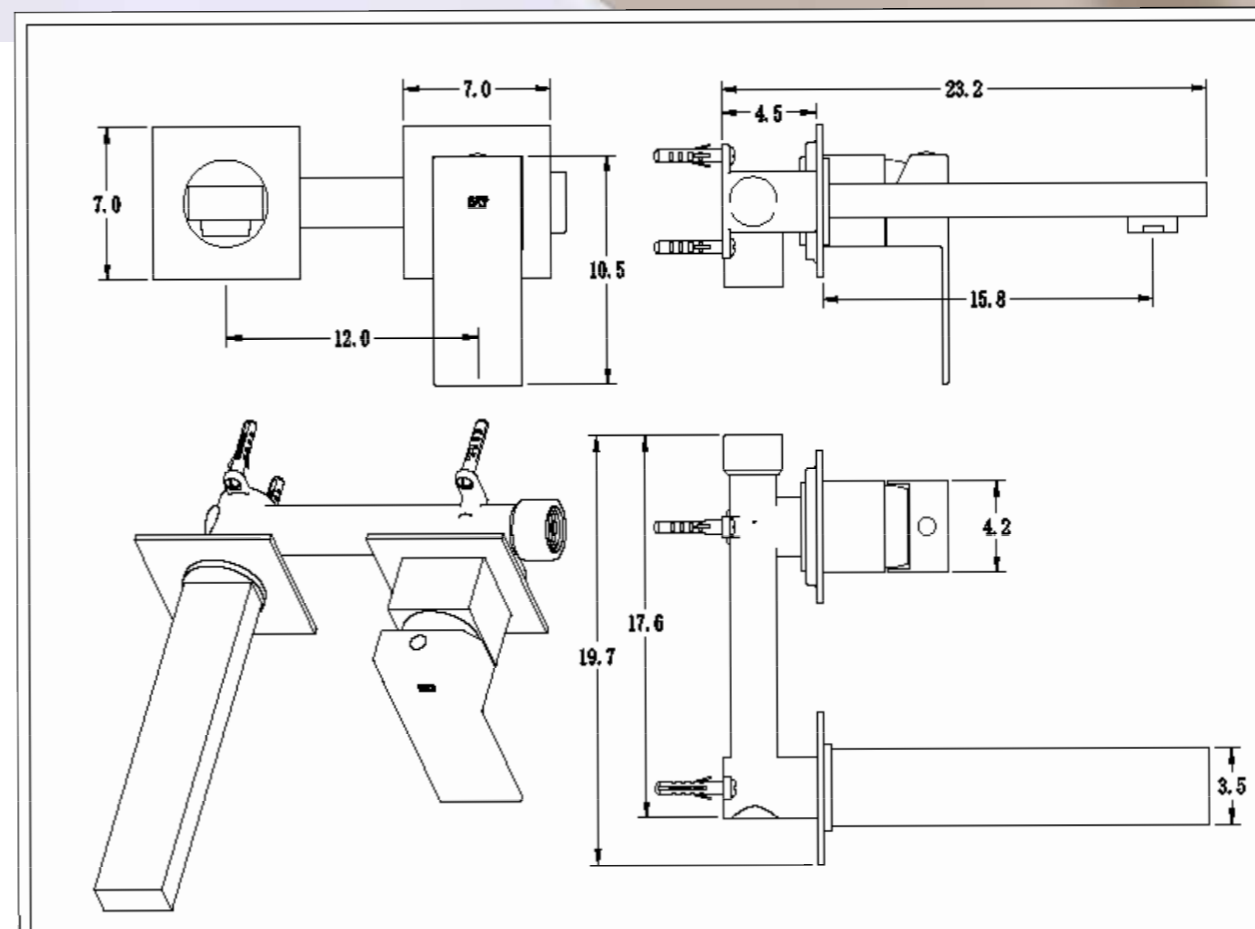

PVD

12-24°
0-12°

REF: LET002/NG

SKY-QUALITY SKY-ECO

SKY-HEALTH

SERIE

THUNDER

Oro Cepillado