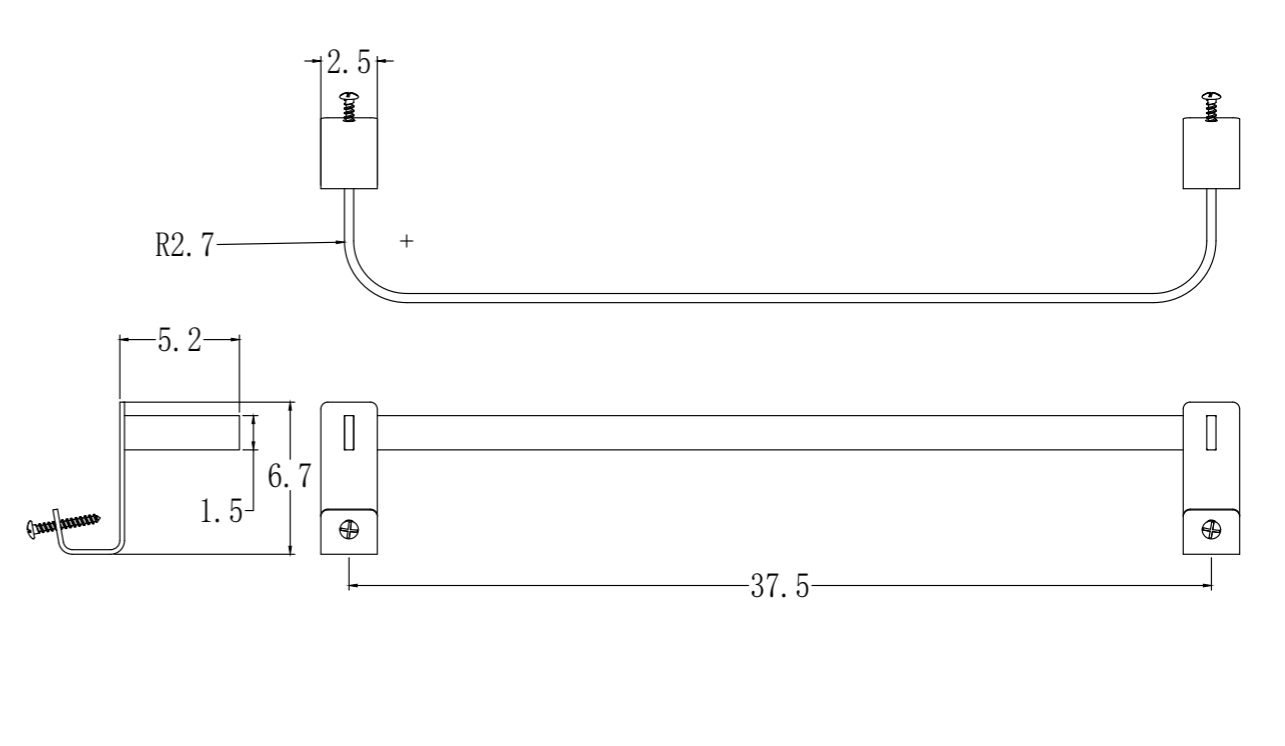

SKY-QUALITY

BARRA TOALLERO MUEBLE INTERIOR

CROMO

REF: TOA001

NEGRO MATE

REF: TOA001/NG

ORO CEPILLADO

REF: TOA001/ORO

NÍQUEL CEPILLADO

REF: TOA001/NIQ