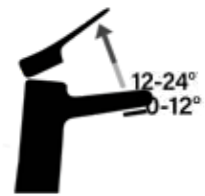

Monomando lavabo empotrado.
Tecnología SKY-ECO, ahorra hasta un 50% de agua.
Grifería fabricada en Acero Inox.S304.
LIBRE DE PLOMO.

SKY-QUALITY SKY-ECO

SKY-HEALTH