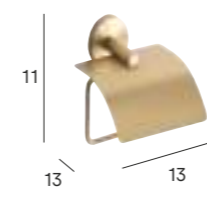

Portarrollos
Paper holder