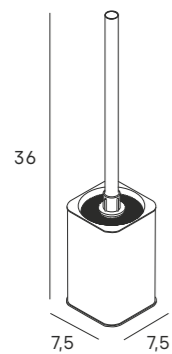

escobilleros /toilet brushes

*repuesto/spare

Escobillero de suelo
Floor toilet brush holder

- 2314 002 25 €
- 2314 081 25 €
- 2314 012 25 €
- 2314 021 35 €
- 2314 075 39 €
- 2314 040 39 €
- 2314 032 39 €
- 2314 034 39 €

*repuesto/spare