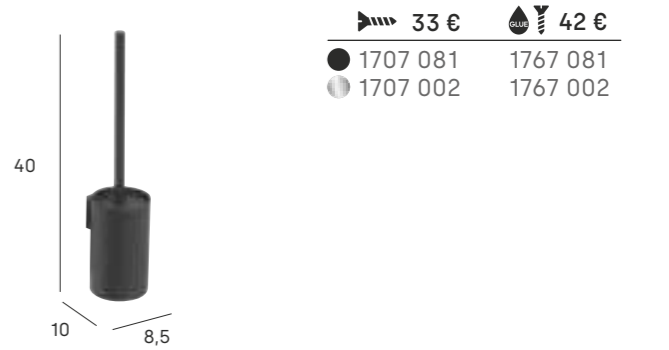

Escobillero de pared
Wall toilet brush holder