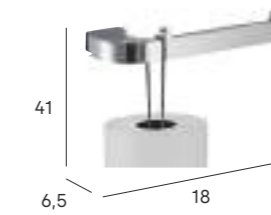

Portarrollos con reserva
Paper holder with spare

▶▶▶ 40 €   🚿 48 €
● 6724 002   6784 002

*repuesto/spare

*repuesto/spare