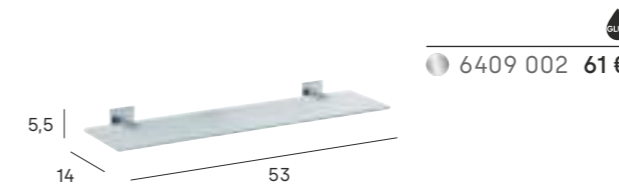

Toallero barra 45 cm
Towel bar 45 cm

Portarrollos sin tapa
Paper holder w/o cover

Portarrollos con reserva
Paper holder with spare

*repuesto/spare

Toallero barra 35 cm
Towel bar 35 cm

Percha
Hook

Repisa
Shelf