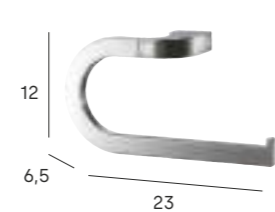

Toallero recto
Straight towel bar

▶▶▶ 33 €
● 6752 002

Anilla pequeña
Small towel ring

▶▶▶ 45 € 🚿 54 €
● 6702 002 6762 002

Anilla grande
Large towel ring

▶▶▶ 53 € 🚿 62 €
● 6703 002 6763 002

Repisa
Shelf

▶▶▶ 80 € 🚿 94 €
● 6709 002 6769 002