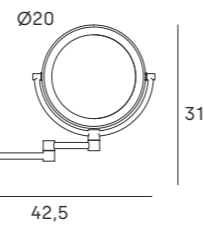

● 6348 002 163 €

● 6348 081 185 €
● 6348 011 185 €

Led 4W con sensor
Led 4W with sensor