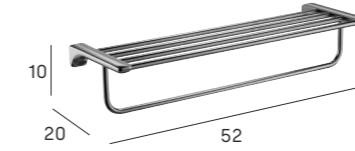

Repisa con toallero
Shelf with towel rail

1435 002 89 €

INOX 304