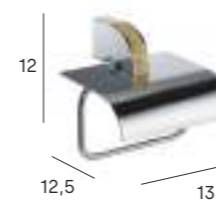

Portarrollos
Paper holder