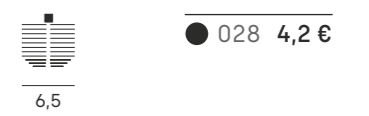

Mango
Handle

Cepillo
Brush

Cepillo
Brush

Repisa cristal
Shelf glass

Cuerda
Rope

SINTOR

Bomba
Pump

Mango
Handle