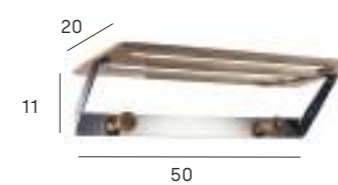

2234 002 83 €

Repisa con perchas
Shelf with hooks