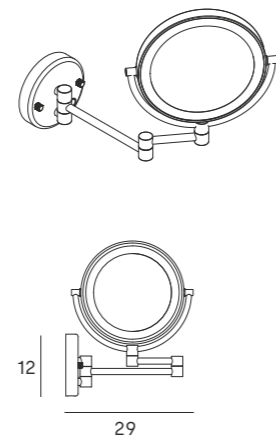

Espejo de aumento 5x con luz
5x magnifying mirror with light

● 6348 002 163 €

● 6348 081 185 €
● 6348 011 185 €

Led 4W con sensor
Led 4W with sensor