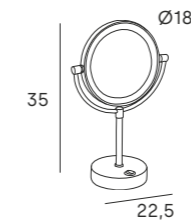

● 6250 002 94 €