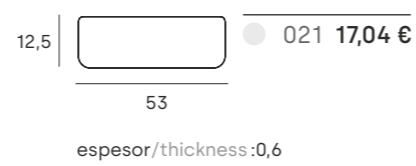

Repisa cristal
Shelf glass