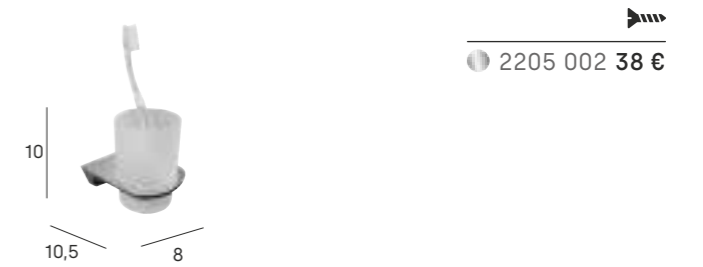

Portacepillos de pared
Wall toothbrush holder