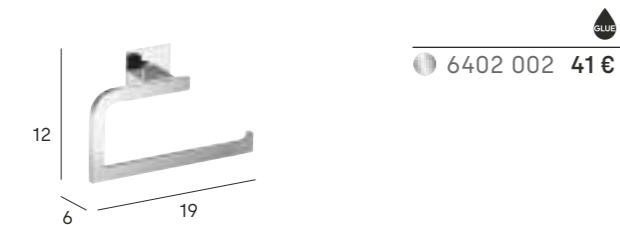

Anilla pequeña
Small towel ring