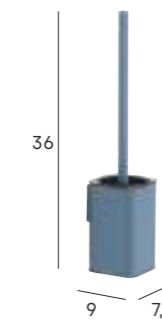

Escobillero de pared
Wall toilet brush holder

*repuesto/spare

▶▶▶ 33 €	▶▶▶ 45 €
● 2307 012	2367 012
● 2307 081	2367 081
▶▶▶ 47 €	▶▶▶ 59 €
○ 2307 075	2367 075
● 2307 040	2367 040
● 2307 032	2367 032
● 2307 034	2367 034

● 012 inox cepillado /brushed st. steel
● 081 negro mate /matt black
○ 075 blanco mate /matt white

● 040 azul atlántico /atlantic blue
● 032 verde reseda /reseda green
● 034 terracota /terracotta