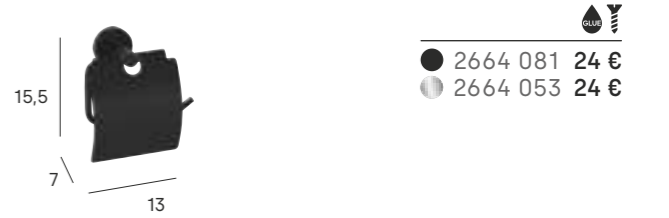

Portarrollos
Paper holder