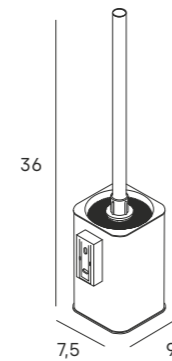

Escobillero de pared
Wall toilet brush holder

- ▶▶▶ 33 € ● 2307 002 2367 002
- ▶▶▶ 43 € ● 2307 081 2367 081
- ▶▶▶ 47 € ● 2307 012 2367 012
- 2307 021 2367 021
- 2307 075 2367 075
- 2307 040 2367 040
- 2307 032 2367 032
- 2307 034 2367 034