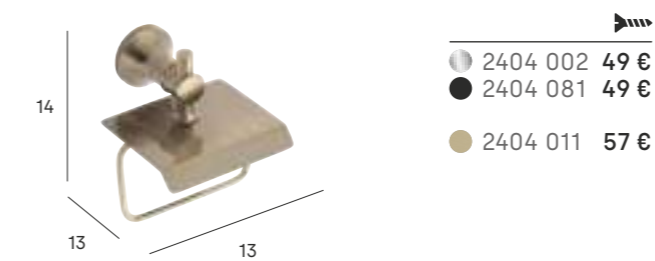

Portarrollos
Paper holder