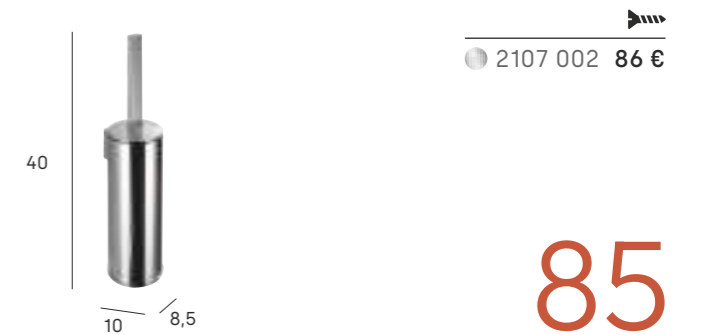

Escobillero de pared
Wall toilet brush holder