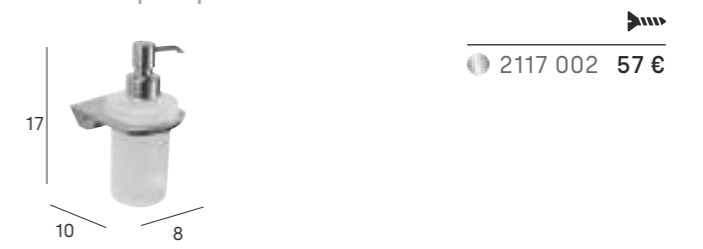

Dispensador de pared
Wall soap dispenser