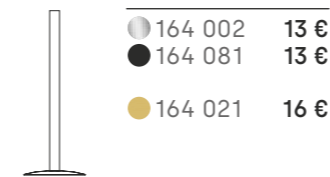

Vaso cristal
Crystal glass

Mango
Handle

Cepillo
Brush

Mango auxiliar de pie
Standing auxiliary handle

SLIM

Mango con cepillo
Handle with brush

YASS

Cepillo
Brush