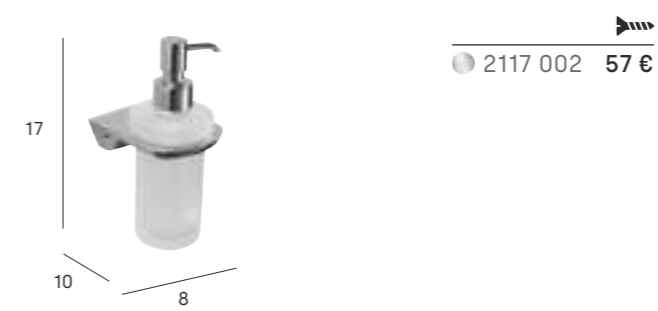

Dispensador de pared
Wall soap dispenser