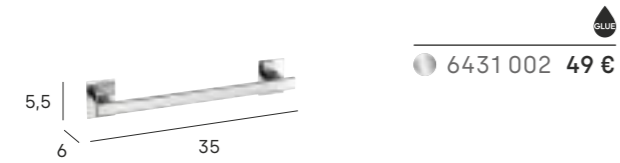

Toallero barra 45 cm
Towel bar 45 cm

Portarrollos sin tapa
Paper holder w/o cover

Portarrollos con reserva
Paper holder with spare

*repuesto/spare

Toallero barra 35 cm
Towel bar 35 cm

Percha
Hook

Repisa
Shelf