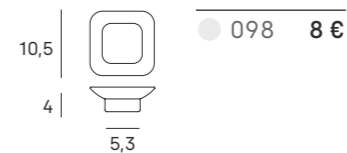

● 098 8 €

2206

Jabonera cristal
Soap holder glass