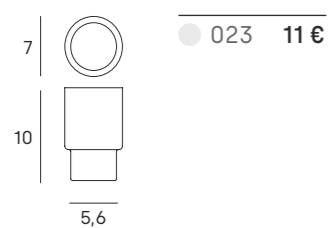

Vaso cristal
Crystal glass