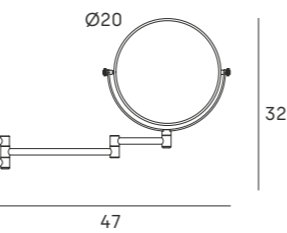

*repuesto/spare

Espejo de aumento 5x extensible
Extendable 5x magnifying mirror

● 6351 002 83 €

*repuesto/spare

Espejo de aumento 5x con luz
5x magnifying mirror with light

● 6348 002 163 €

● 6348 081 185 €
● 6348 011 185 €

Led 4W con sensor
Led 4W with sensor

*repuesto/spare

Espejo de aumento 5x
5x magnifying mirror

▶▶▶ 68 € 79 €

● 6349 002 6549 002

● 6349 081 82 €

*repuesto/spare

Espejo de aumento 5x sobremesa
Standing 5x magnifying mirror

● 6250 002 94 €

Led 3W con sensor
Led 3W with sensor

Funciona con 4 pilas AA
Works with 4 AA batteries

*repuesto/spare

Espejo aumento 5x
5x magnifying mirror

● 6249 002 48 €

● 6249 081 55 €

● 6249 021 65 €

● 6446 002 49 €

Espejo aumento 7x con imán
7x magnifying mirror with magnet

*Incluye funda de viaje
/Includes travel bag

Espejo aumento 5x con ventosa
5x magnifying mirror with suction cup

● 6245 002 27 €