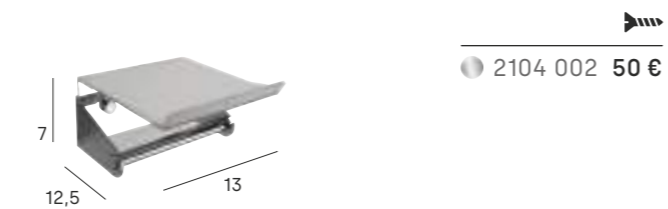

Portarrollos
Paper holder