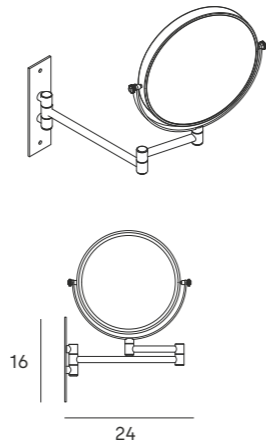

Espejo de aumento 5x
5x magnifying mirror

▶▶▶ 68 € 79 €

● 6349 002 6549 002

● 6349 081 82 €