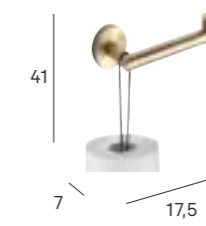

Portarrollos con reserva
Paper holder with spare