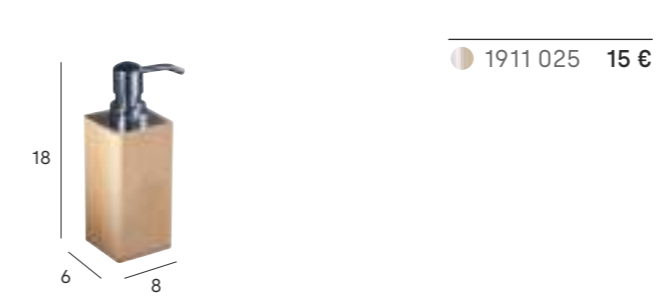

● 025 cromo y madera /chrome and wood

Dispensador de sobremesa
Table soap dispenser