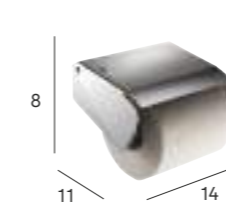

Portarrollos
Paper holder