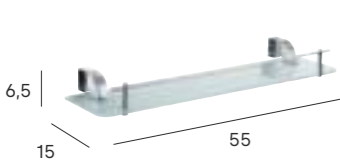

Toallero recto
Straight towel bar

▶▶▶ 33 €
● 6752 002

Anilla pequeña
Small towel ring

▶▶▶ 45 € 🚿 54 €
● 6702 002 6762 002

Anilla grande
Large towel ring

▶▶▶ 53 € 🚿 62 €
● 6703 002 6763 002

Repisa
Shelf

▶▶▶ 80 € 🚿 94 €
● 6709 002 6769 002