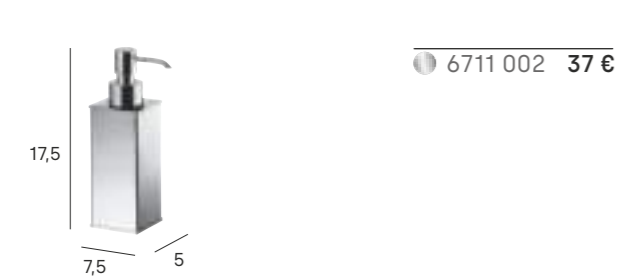

Dispensador de sobremesa
Table soap dispenser

*repuesto/spare