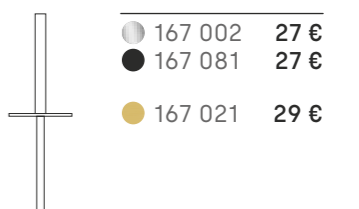

Mango auxiliar de pie
Standing auxiliary handle