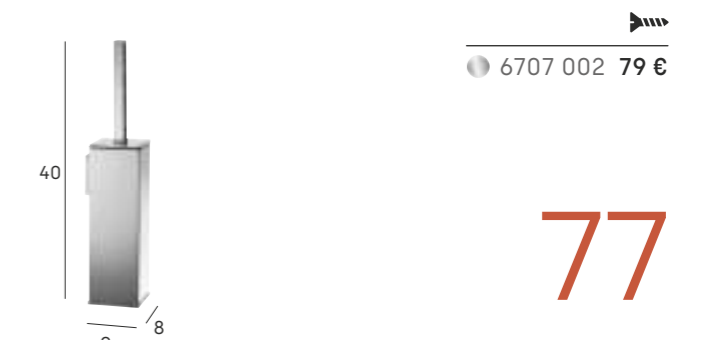

Escobillero de pared
Wall toilet brush holder