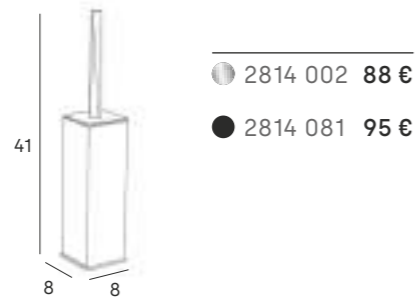

Escobillero de suelo
Floor toilet brush holder