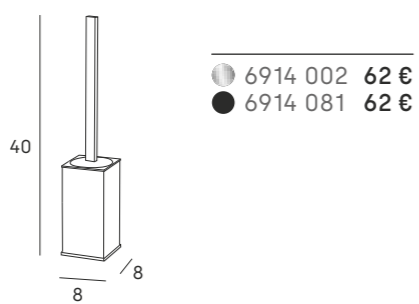

Escobillero de suelo
Floor toilet brush holder