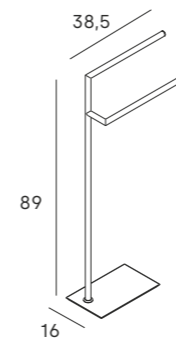

toalleros de pie /standing towel holders

Toallero de pie
Standing towel holder