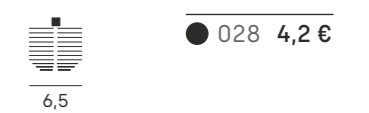

Cepillo
Brush