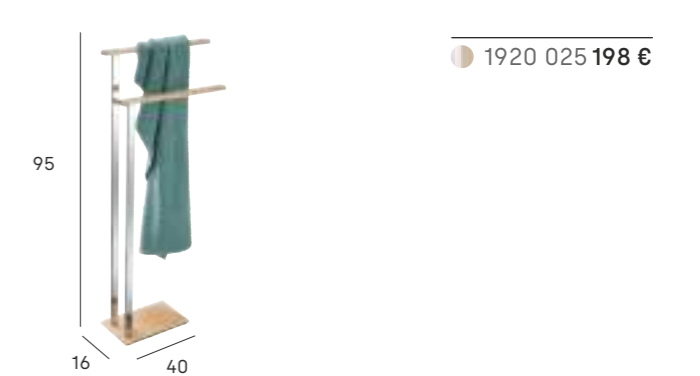

Toallero de pie
Floor towel holder