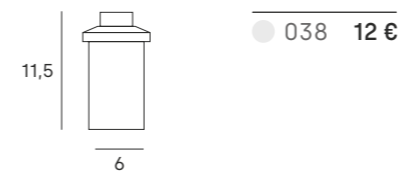

Dispensador cristal
Dispenser glass