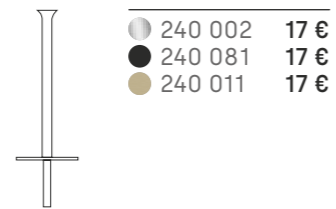

Mango escobillero pared
Wall toilet brush handle