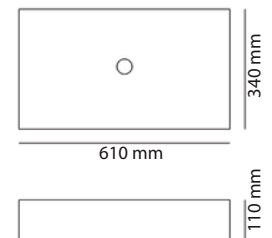

REF: FINO RT37-139€

REF: FINO RT4938-112€

REF: FINO RT6034-164€