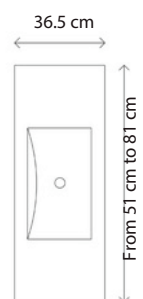

DENIA F46

OVER-UNIT BASIN | LAVABO DE ENCASTRE

CENTERED BASIN | SENO CENTRADO

Reference | Referencia Dimensions | Medidas
DENIA 60 610 x 465 x 175mm
DENIA 70 710 x 465 x 175mm
DENIA 80 810 x 465 x 175mm
DENIA 90 910 x 465 x 175mm
DENIA 100 1010 x 465 x 175mm
DENIA 120 1210 x 465 x 175mm
DENIA 120 - DOUBLE BASIN 1210 x 465 x 175mm

MINI DENIA F36

OVER-UNIT BASIN | LAVABO DE ENCASTRE

CENTERED BASIN | SENO CENTRADO

Material | Material
White Ceramic | Cerámica Blanca

Reference | Referencia Dimensions | Medidas
MINI DENIA 50 510 x 365 x 175mm
MINI DENIA 60 610 x 365 x 175mm
MINI DENIA 80 810 x 365 x 175mm

LAVABO MINI DENIA F36	PVP
51 x 36 cm	78,40 €
61 x 36 cm	86,20 €
81 x 36 cm	113,80 €

LAVABO DENIA F46	PVP
61 x 46 cm	72,40 €
71 x 46 cm	89,40 €
81 x 46 cm	84,60 €
91 x 46 cm	117,00 €
101 x 46 cm	114,60 €
121 x 46 cm	187,80 €
121 x 46 cm - 2 senos	187,80 €