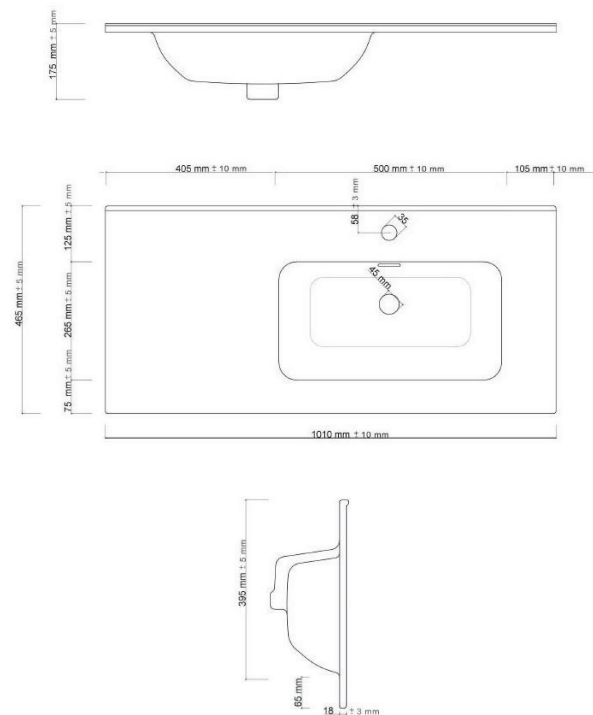

Blanco brillo
Gloss white
Blanc brillant

REF: LAVDES006

8 495390 986522 >