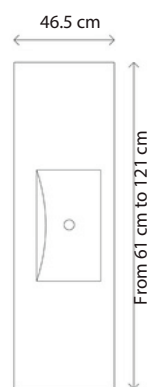

REF: LAVDES007-183€

REF: LAVDES008-252€

DENIA F46

OVER-UNIT BASIN | LAVABO DE ENCASTRE

CENTERED BASIN | SENO CENTRADO

Reference | Referencia Dimensions | Medidas
 DENIA 60 610 x 465 x 175mm
 DENIA 70 710 x 465 x 175mm
 DENIA 80 810 x 465 x 175mm
 DENIA 90 910 x 465 x 175mm
 DENIA 100 1010 x 465 x 175mm
 DENIA 120 1210 x 465 x 175mm
 DENIA 120 - DOUBLE BASIN 1210 x 465 x 175mm