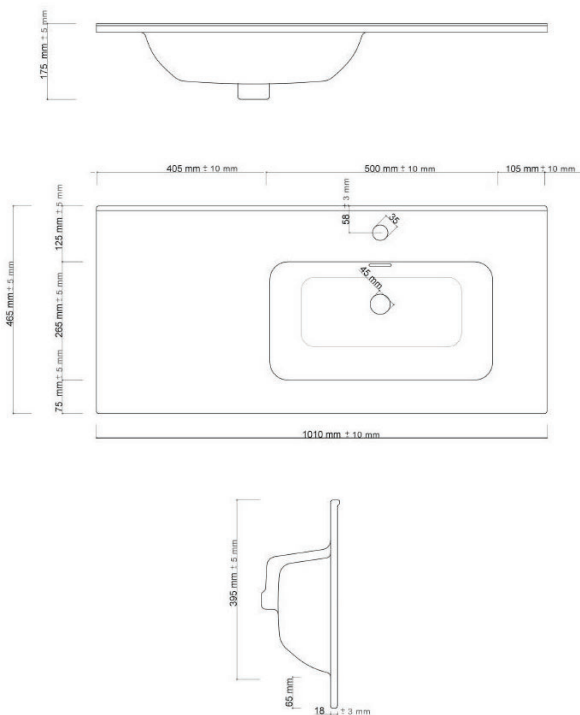

Blanco brillo
Gloss white
Blanc brillant

REF: LAVDES005

8 495390 986515 >