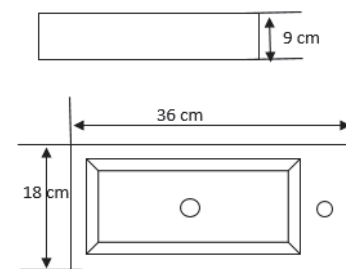

REF: LAVDES001-138€

REF: LAVMINI-74€

REF: LAVDES002-165€