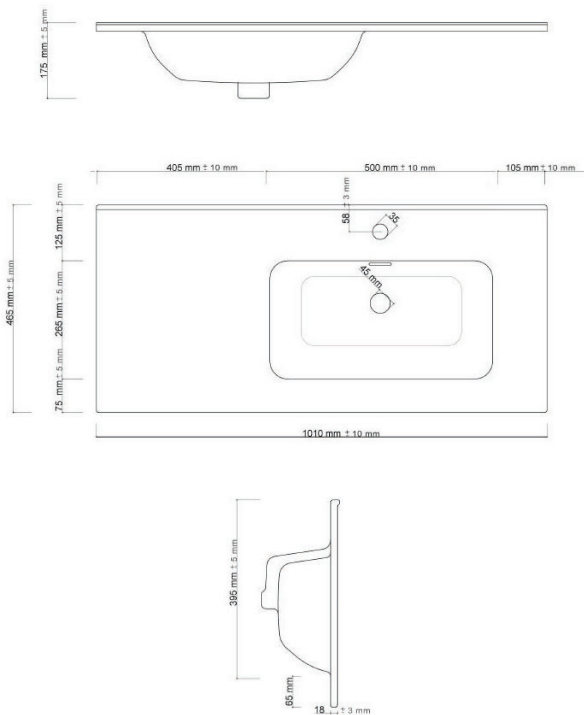

Blanco brillo
Gloss white
Blanc brillant

REF: LAVDES007

8 495390 986539 >