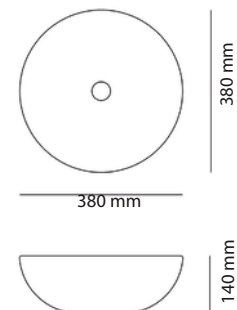

REF: CRISTAL 2.0 OVAL NEGRO-259€

REF: CRISTAL 2.0 CILIN NEGRO-254€

REF: CRISTAL 2.0 BOL NEGRO-210€