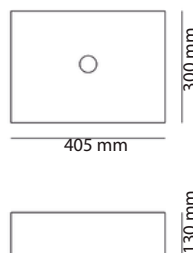

REF: FINO SQ30-105€

REF: FINO SQ36-117€

REF: FINO IBI-102€

REF: FINO RT4030-120€