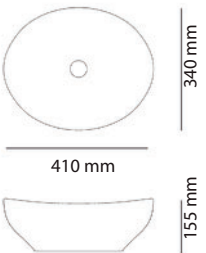

REF: K40-85€

REF: RONDA-80€

REF: BARCO-70€