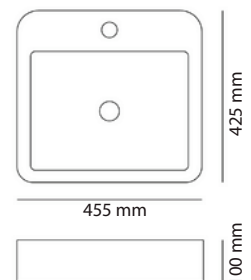

REF: OVAL MB/ LINARES-107€

CERAMIBATH