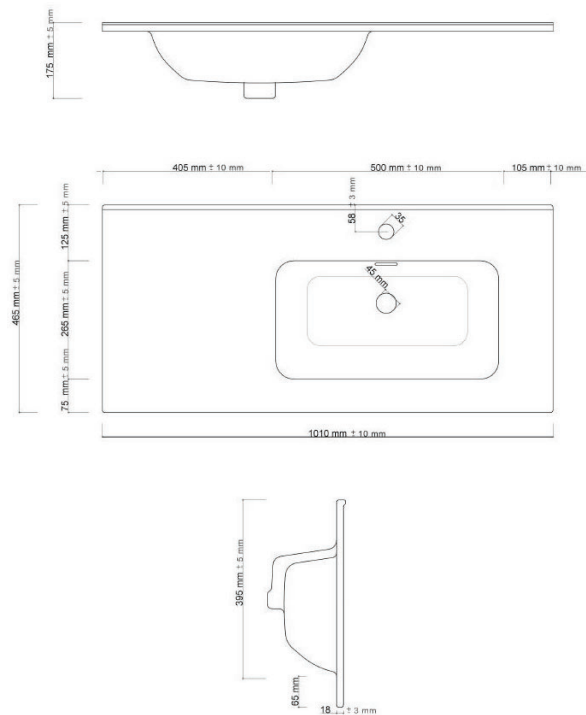

Blanco brillo
Gloss white
Blanc brillant

REF: LAVDES008

8 495390 986546 >