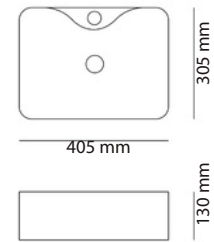

REF: FINO K42.60-162€

REF: FINO K45-112€

REF: FINO K4030-100€