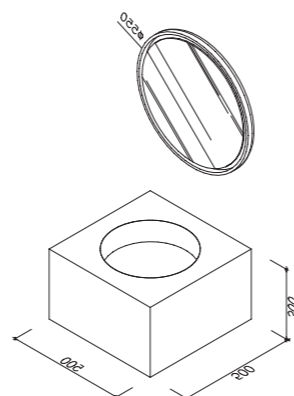

A top-down view of a black, circular washbasin with a central circular drain. The basin is mounted on a polished chrome pedestal. The background is a light-colored wooden surface with a vertical grain pattern. A yellow vertical bar is visible on the left edge of the image.

Ref.: RESTARK55

Pack: 12 kg / 0,04 m³

Válvula não incluída / Valve not included / Bonde non incluse / Válvula no incluida / Ventil nicht enthalten

Break the Rules

CERÂMICA / CERAMICS / CÉRAMIQUE / KERAMIK / CERÁMICA

GLOSS

RS5101BR

Dim.: Ø45 x 38 cm

Pack: 6kg / 0,03m³

MATE

RS5101PRTMT

Dim.: Ø45 x 38 cm

Pack: 6kg / 0,03m³