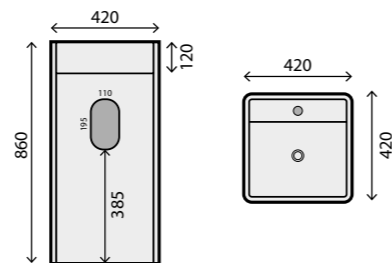

Lavatório

Ref.: RSPW57

Pack: 52kg / 0,3m³