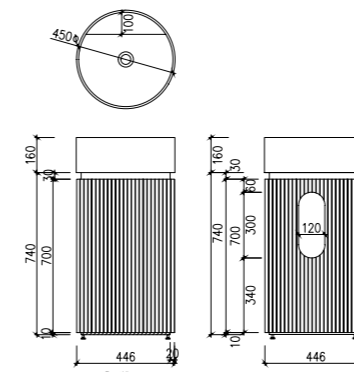

Focus

Solid Surface and Wood

Focus - Armário pedestal

Ref.: RMFOCUSOAK

Pack: 41 kg / 0,24 m³

Focus - Lavatório

Ref.: RSFOCUSTBRM

Pack: 5 kg / 0,05 m³