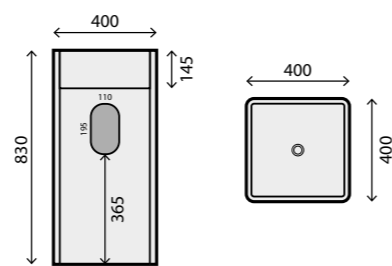

Break the Rules

PÓ DE PEDRA / ARTIFICIAL STONE / PIERRE ARTIFICIELLE / KÜNSTLICHER STEIN / POLVO DE PIEDRA

Lavatório

Ref.: RSPW07

Pack: 45kg / 0,3m³