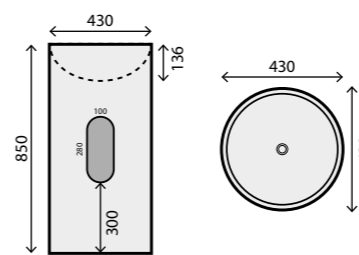

Break the Rules

PÓ DE PEDRA / ARTIFICIAL STONE / PIERRE ARTIFICIELLE / KÜNSTLICHER STEIN / POLVO DE PIEDRA

Lavatório

Ref.: RSV28

Pack: 41kg / 0,35m³